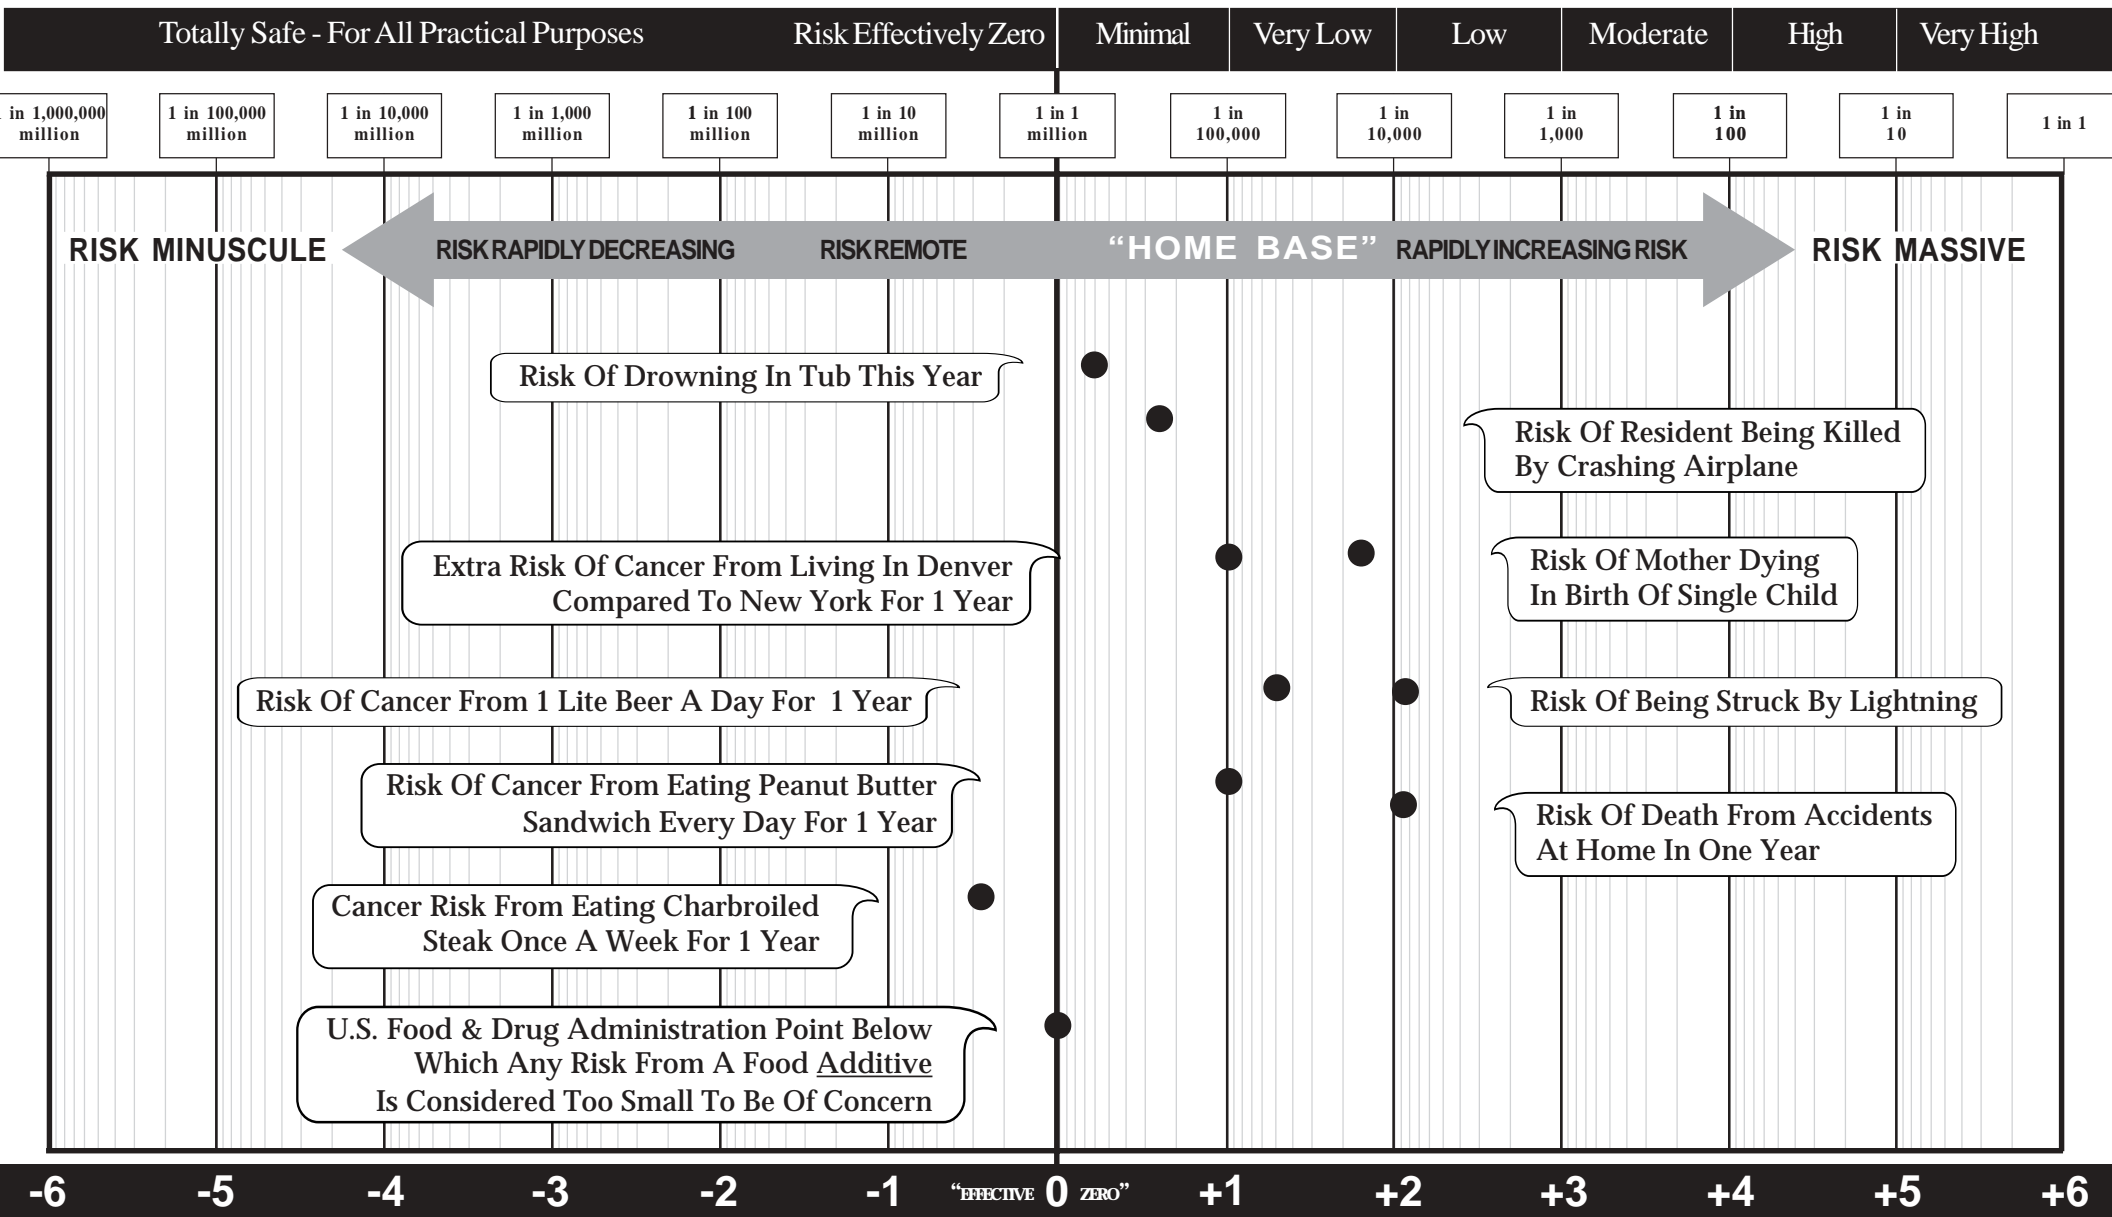

Risks with which we are all “At Home”

THE PALING PERSPECTIVE SCALE®

“Helping the Public put Life into Perspective”

ALL RIGHTS RESERVED © JOHN PALING 1997

The Risk Communication Institute

Phone 352/ 377-2141 • E-mail johnpaling@trci.info