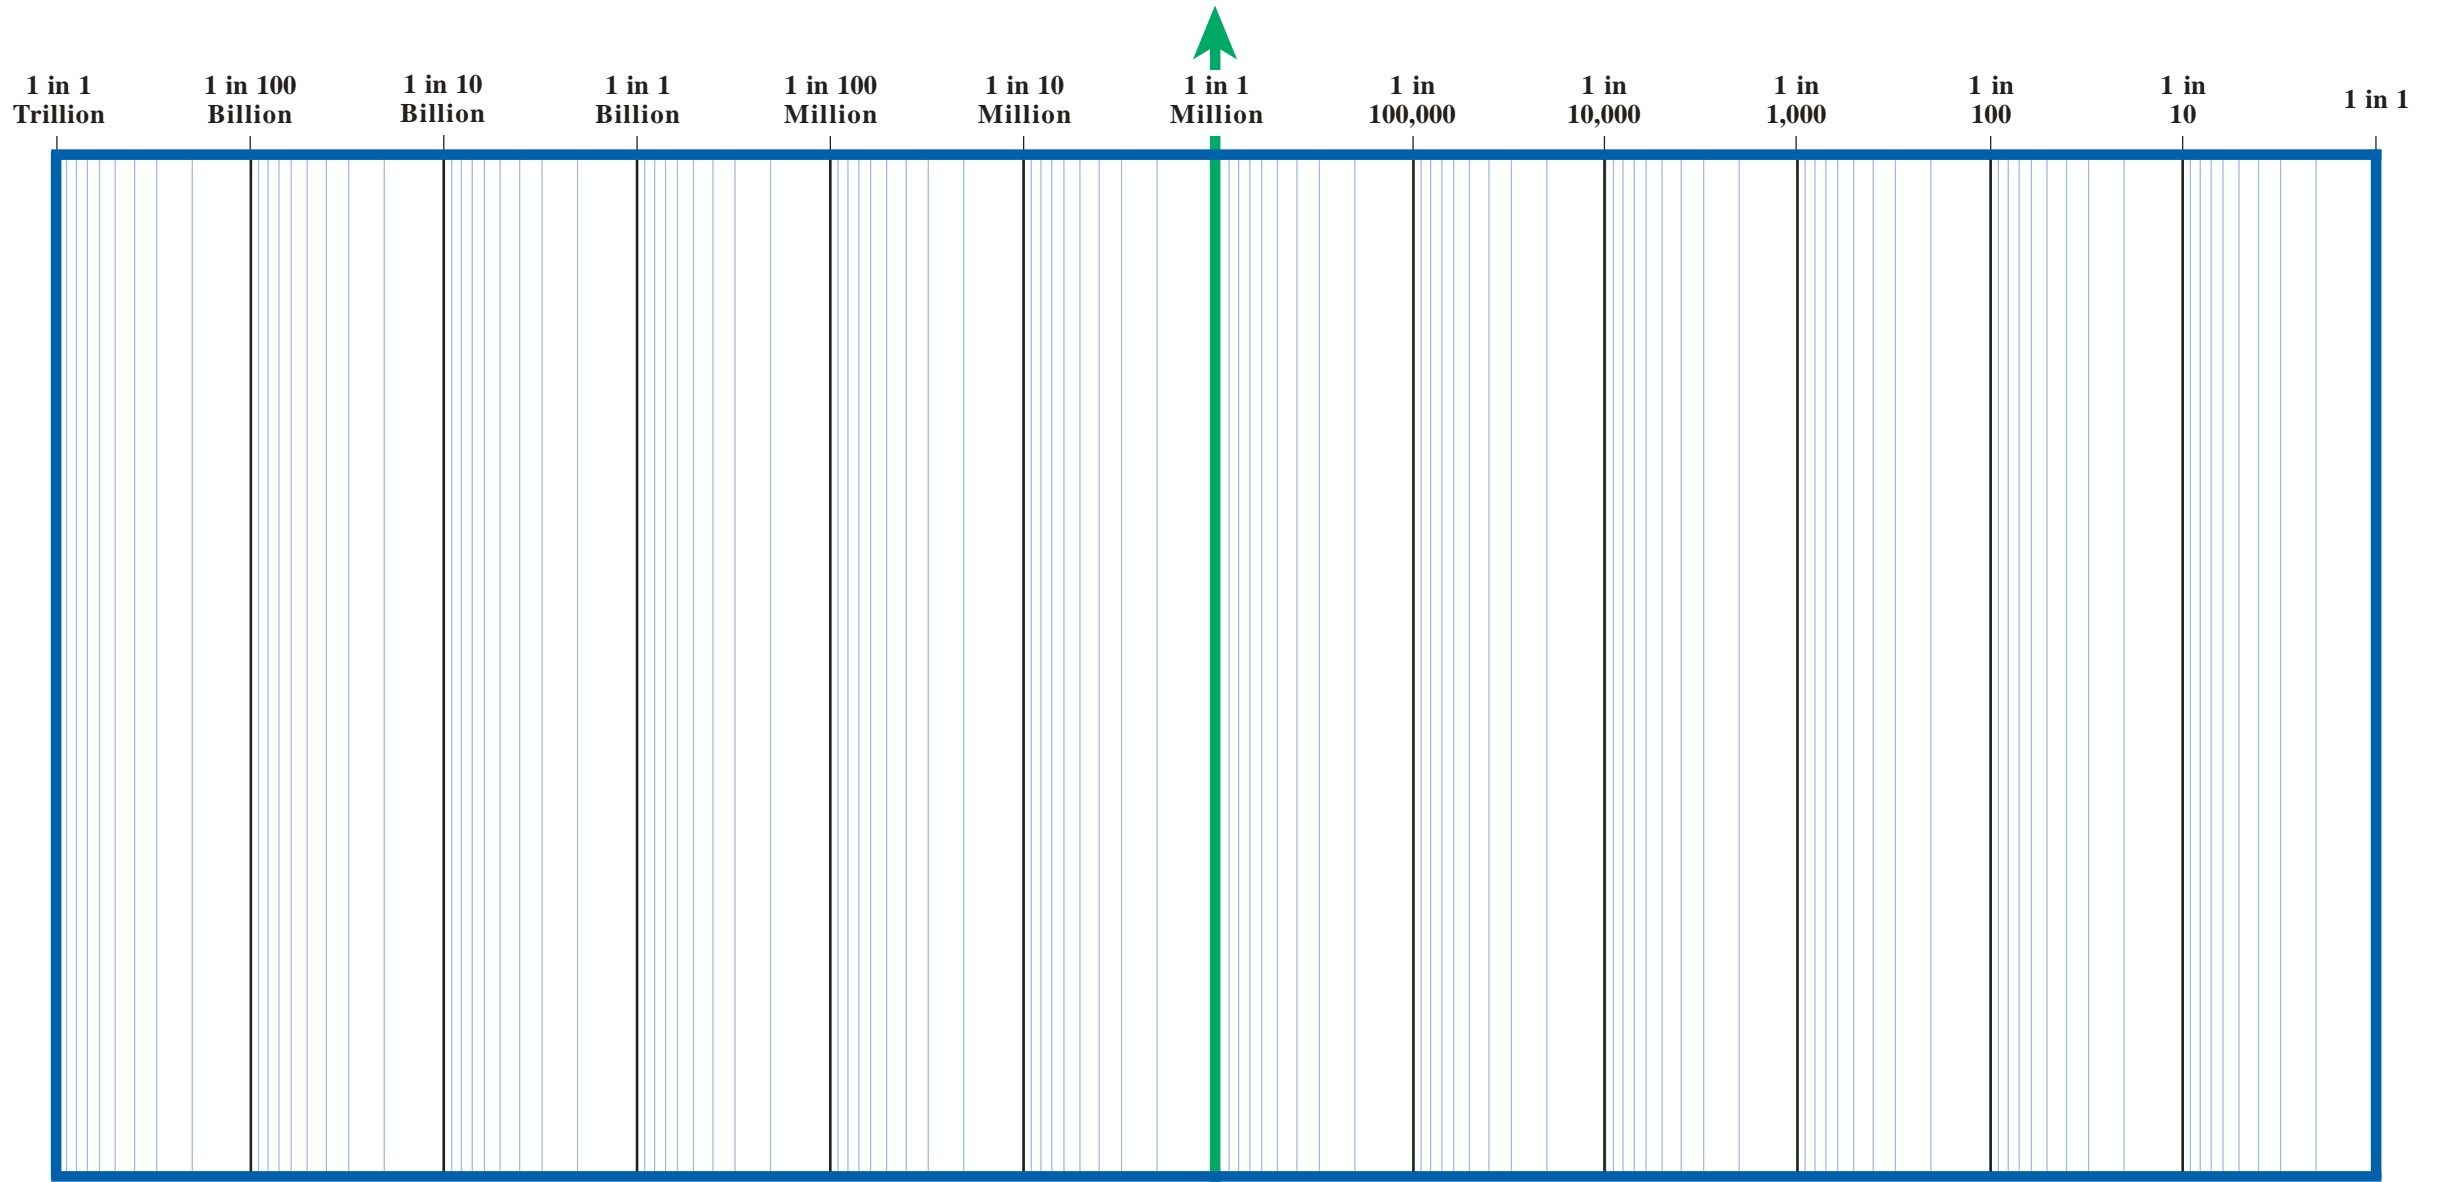

# The Paling Perspective Scale<sup>®</sup>

*"Helping the Public Put Life Into Perspective"*

Totally Safe - For All Practical Purposes      Risk Effectively Zero      Minimal      Very Low      Low      Moderate      High      Very High